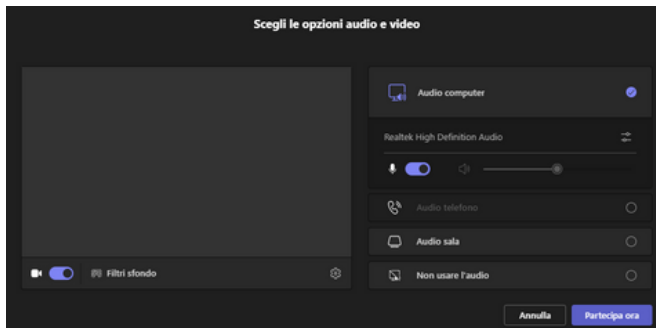

Connessione alla videoconferenza

Connetti il tuo PC
(suggerito) o il tuo
Smartphone:

[Un componente della squadra:](#)

Clicca qui per accedere alla diretta

Connessione alla webapp

Connetti il tuo PC
(suggerito) o il tuo
Smartphone:

Un altro membro della squadra:

Password: verrà pubblicata alle
ore 17 del 9 Giugno

A screenshot of a web application login interface. At the top, there is a blue header bar with the word "Login" in white. Below the header, the text "Your password" is displayed above a password input field. The input field contains a series of dots for masking. A blue horizontal line is positioned below the input field. At the bottom of the form, there is a blue button with the word "SEND" in white. On the right side of the form, there is a vertical scrollbar.

Scegli l'icona che più ti appartiene

The screenshot displays the SmartOCA application interface. At the top left, the logo 'SmartOCA' is visible. At the top right, there is a 'Logout' button and the text 'TST USER 1'. The main background is a colorful collage of sports-related images, including a soccer player, a soccer ball, a stadium, and various team logos. A central dialog box titled 'Select your icon' is open, showing a grid of nine circular icons. The icons represent different sports teams or clubs, including the Italian national team, Juventus, and others. A mouse cursor is hovering over one of the icons, and a small 'Select your icon' tooltip is visible. At the bottom of the screen, there is a footer with the text: 'Developed by Vincenzo Petto - LinkedIn & Simone Hu - Project by Luca Gelati - LinkedIn'.