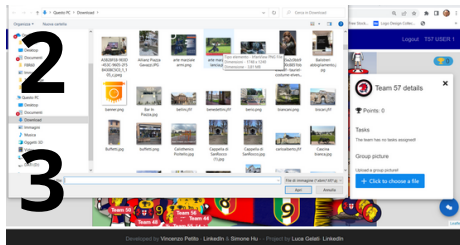

1. clicca sulla tua **icona**
2. clicca su tasto azzurro "**click to choose a file**"
3. fai una **foto** del tuo gruppo
4. clicca su "**confirm**"